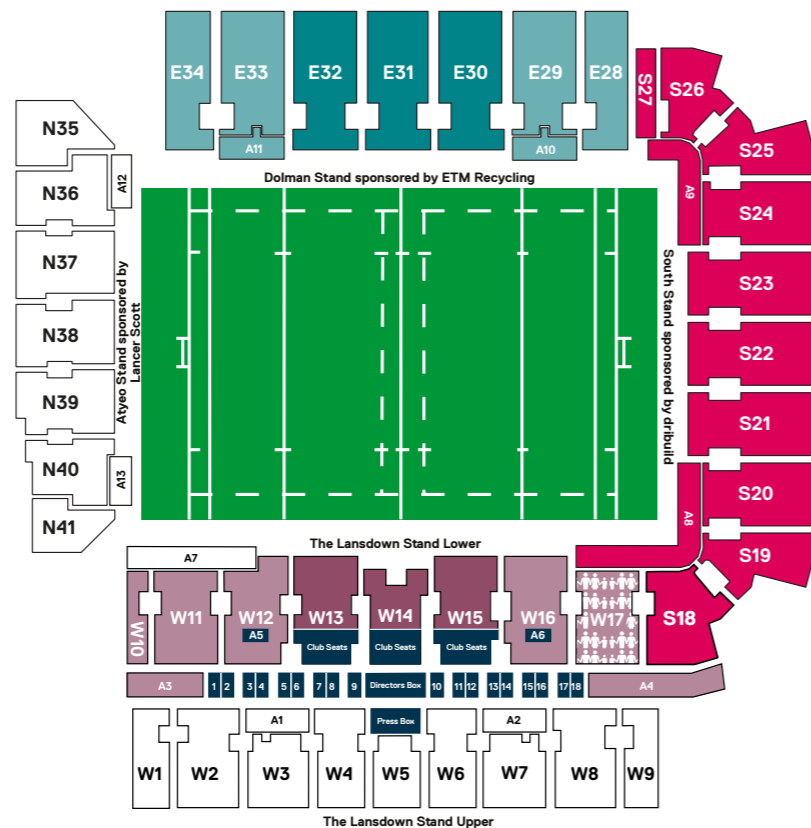

BRISTOL RUGBY - ADVANCED 2017/18 SEASON CARDS

2017/18 ADVANCED PRICES

	South Stand Sponsored by dribuild (Blocks S18-S27, A8,A9)	Dolman Wings Sponsored by ETM Recycling (Blocks E28-E29, E33-E34, A10, A11)	Dolman Centre Sponsored by ETM Recycling (Blocks E30-E32)	Family Area Lansdown Stand Wings (Block W17)**	Lansdown Stand Wings (Blocks W10-W12, W16, A4, A3)	Lansdown Stand Centre (Blocks W13-W15)
Adult (25-64)	£175 (£12)*	£241 (£17)*	£262 (£19)*	£201 (£14)*	£292 (£21)*	£347 (£25)*
Senior (65+)	£131 (£9)*	£181 (£13)*	£197 (£14)*	£151 (£11)*	£220 (£16)*	£261 (£19)*
Under-25 (22-24)	£131 (£9)*	£181 (£13)*	£197 (£14)*	£151 (£11)*	£220 (£16)*	£261 (£19)*
Under-22 (19-21)	£90 (£6)*	£122 (£9)*	£132 (£9)*	£102 (£7)*	£147 (£10)*	£174 (£12)*
Under-19 (12-18)	£79 (£6)*	£79 (£6)*	£79 (£6)*	£79 (£6)*	£79 (£6)*	£79 (£6)*
Under-12 (0-11)	£50 (£4)*	£50 (£4)*	£50 (£4)*	FREE with paying Adult	£50 (£4)*	£50 (£4)*
Disabled & Carer	£131 (£9)*	£181 (£13)*	£197 (£14)*	£151 (£11)*	£220 (£16)*	£261 (£19)*

* Price per game represents the cost of the 2017/18 season card for the 14 league games, less any fees, rounded to the nearest pound.

** One Under-12 Season Card free in this area when purchased with an adult (e.g. £201 for one adult and one Under-12, including a free replica shirt for the Under-12)

Atyeo priority to relocate to any available seat
Family Corner priority to relocate to W17

ADVANCED SALE TWO

Online from Saturday, March 25th at 10am
Phone from Monday, March 27th at 10am

South Stand, Dolman Stand & The Lansdown Stand Season Card holders can renew the same seat or move to a new seat

LOSE YOUR SEAT

Monday, April 3rd at 10am

Seat reservations removed

ADVANCED SALE THREE

Phone only from Monday, April 3rd at 10am
until Tuesday, April 4th at 5pm

Exclusive seat move option for renewed Season Cards